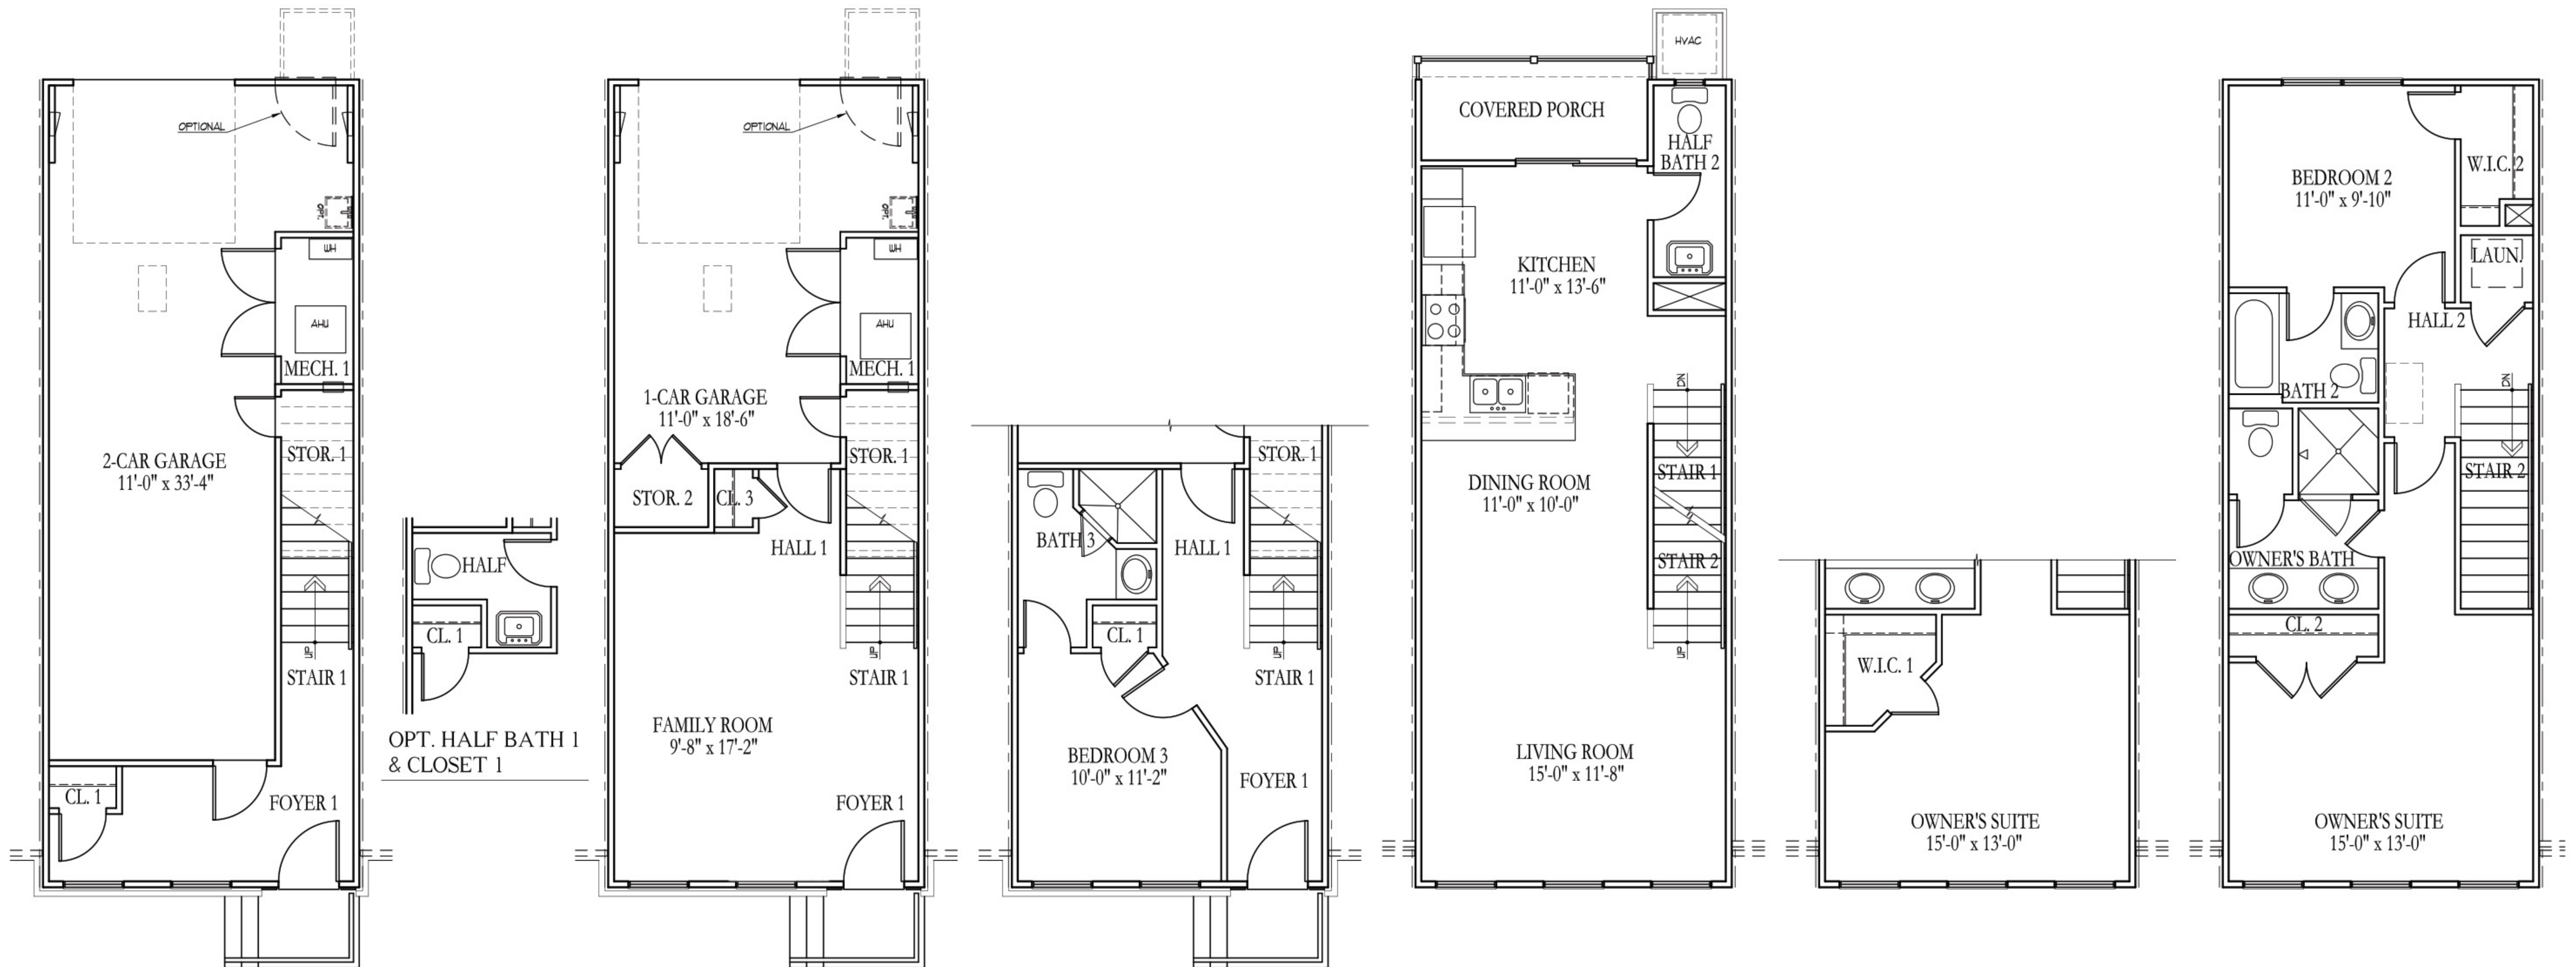

The Neighborhood

OF LIBBIE MILL - MIDTOWN

THE GRACE

1,342 sq. ft.

FIRST FLOOR PLAN

ALT. FIRST FLOOR PLAN

ALT. FIRST FLOOR PLAN W/
OPT. BEDROOM & FULL BATH 3

SECOND FLOOR PLAN

OPT. W.I.C. 1

THIRD FLOOR PLAN

Learn more and sign up for updates at libbiemill.com