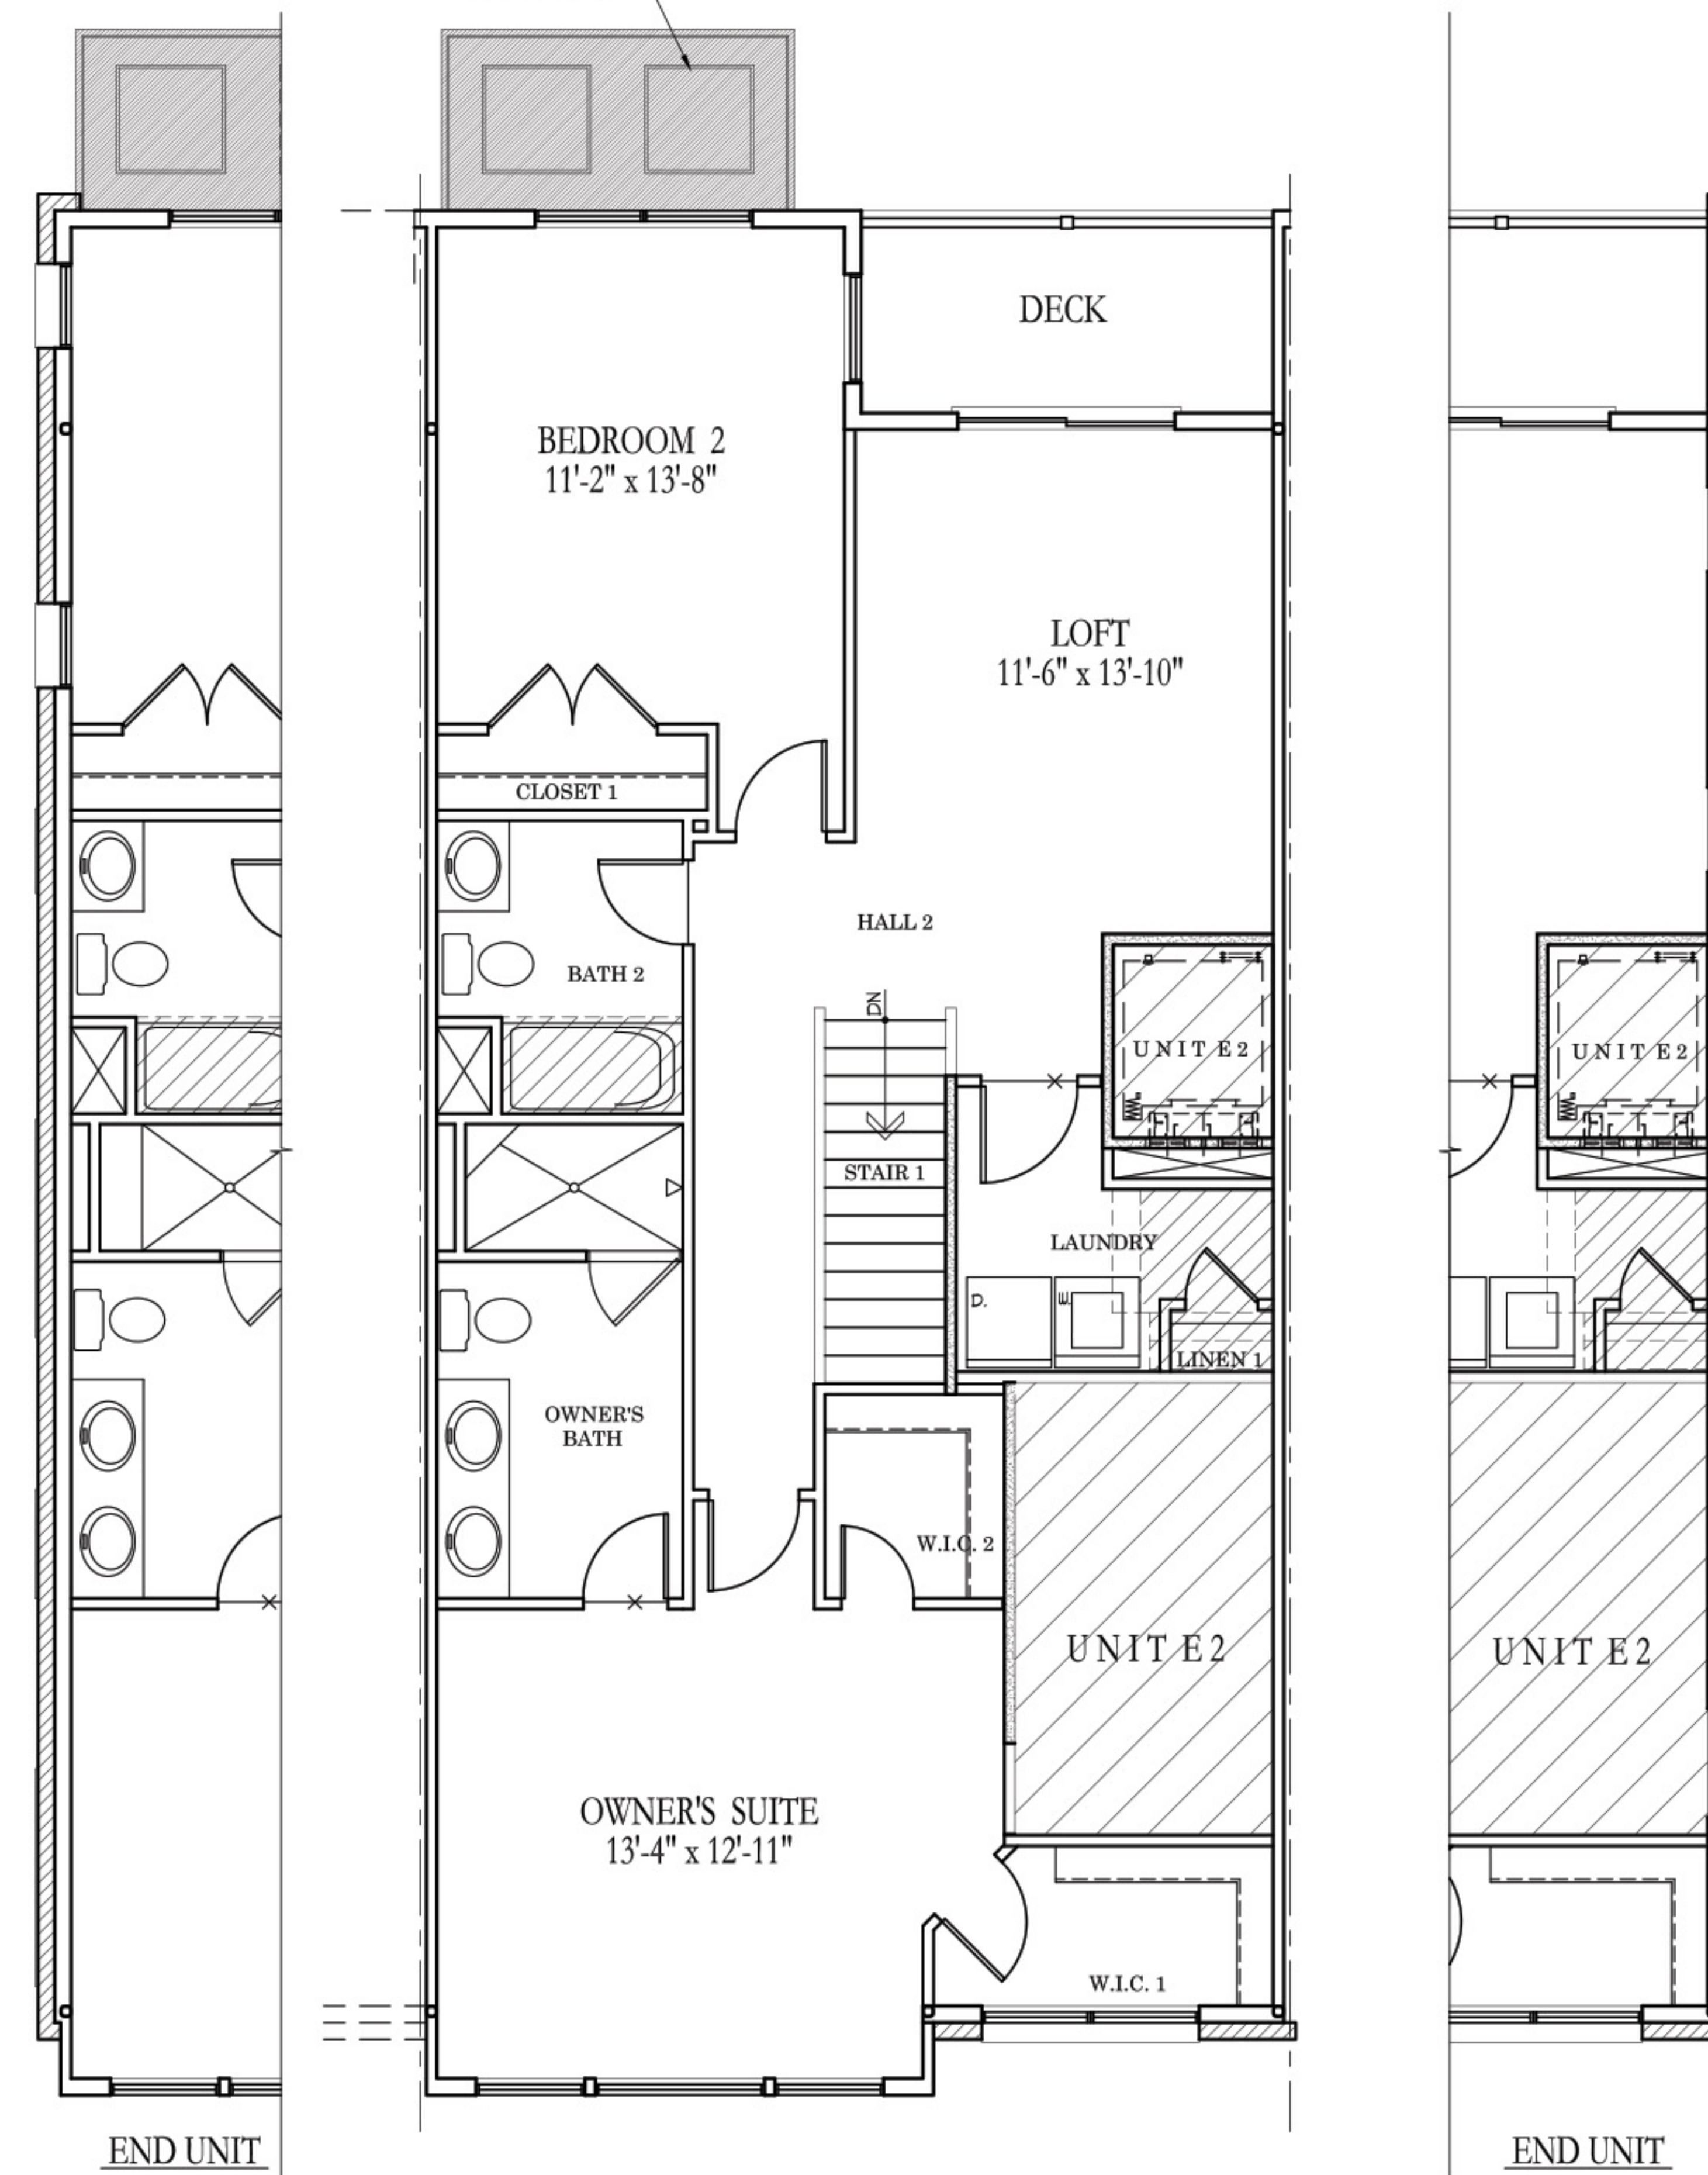

The Neighborhood

OF LIBBIE MILL - MIDTOWN

THE SYDNEY STANDARD FLOOR PLANS

1,531 sq. ft.

Learn more and sign up for updates at libbiemill.com

This information is deemed reliable but not guaranteed. All details, dimensions, square footage and illustrations are approximate and may vary from actual plans and specifications.