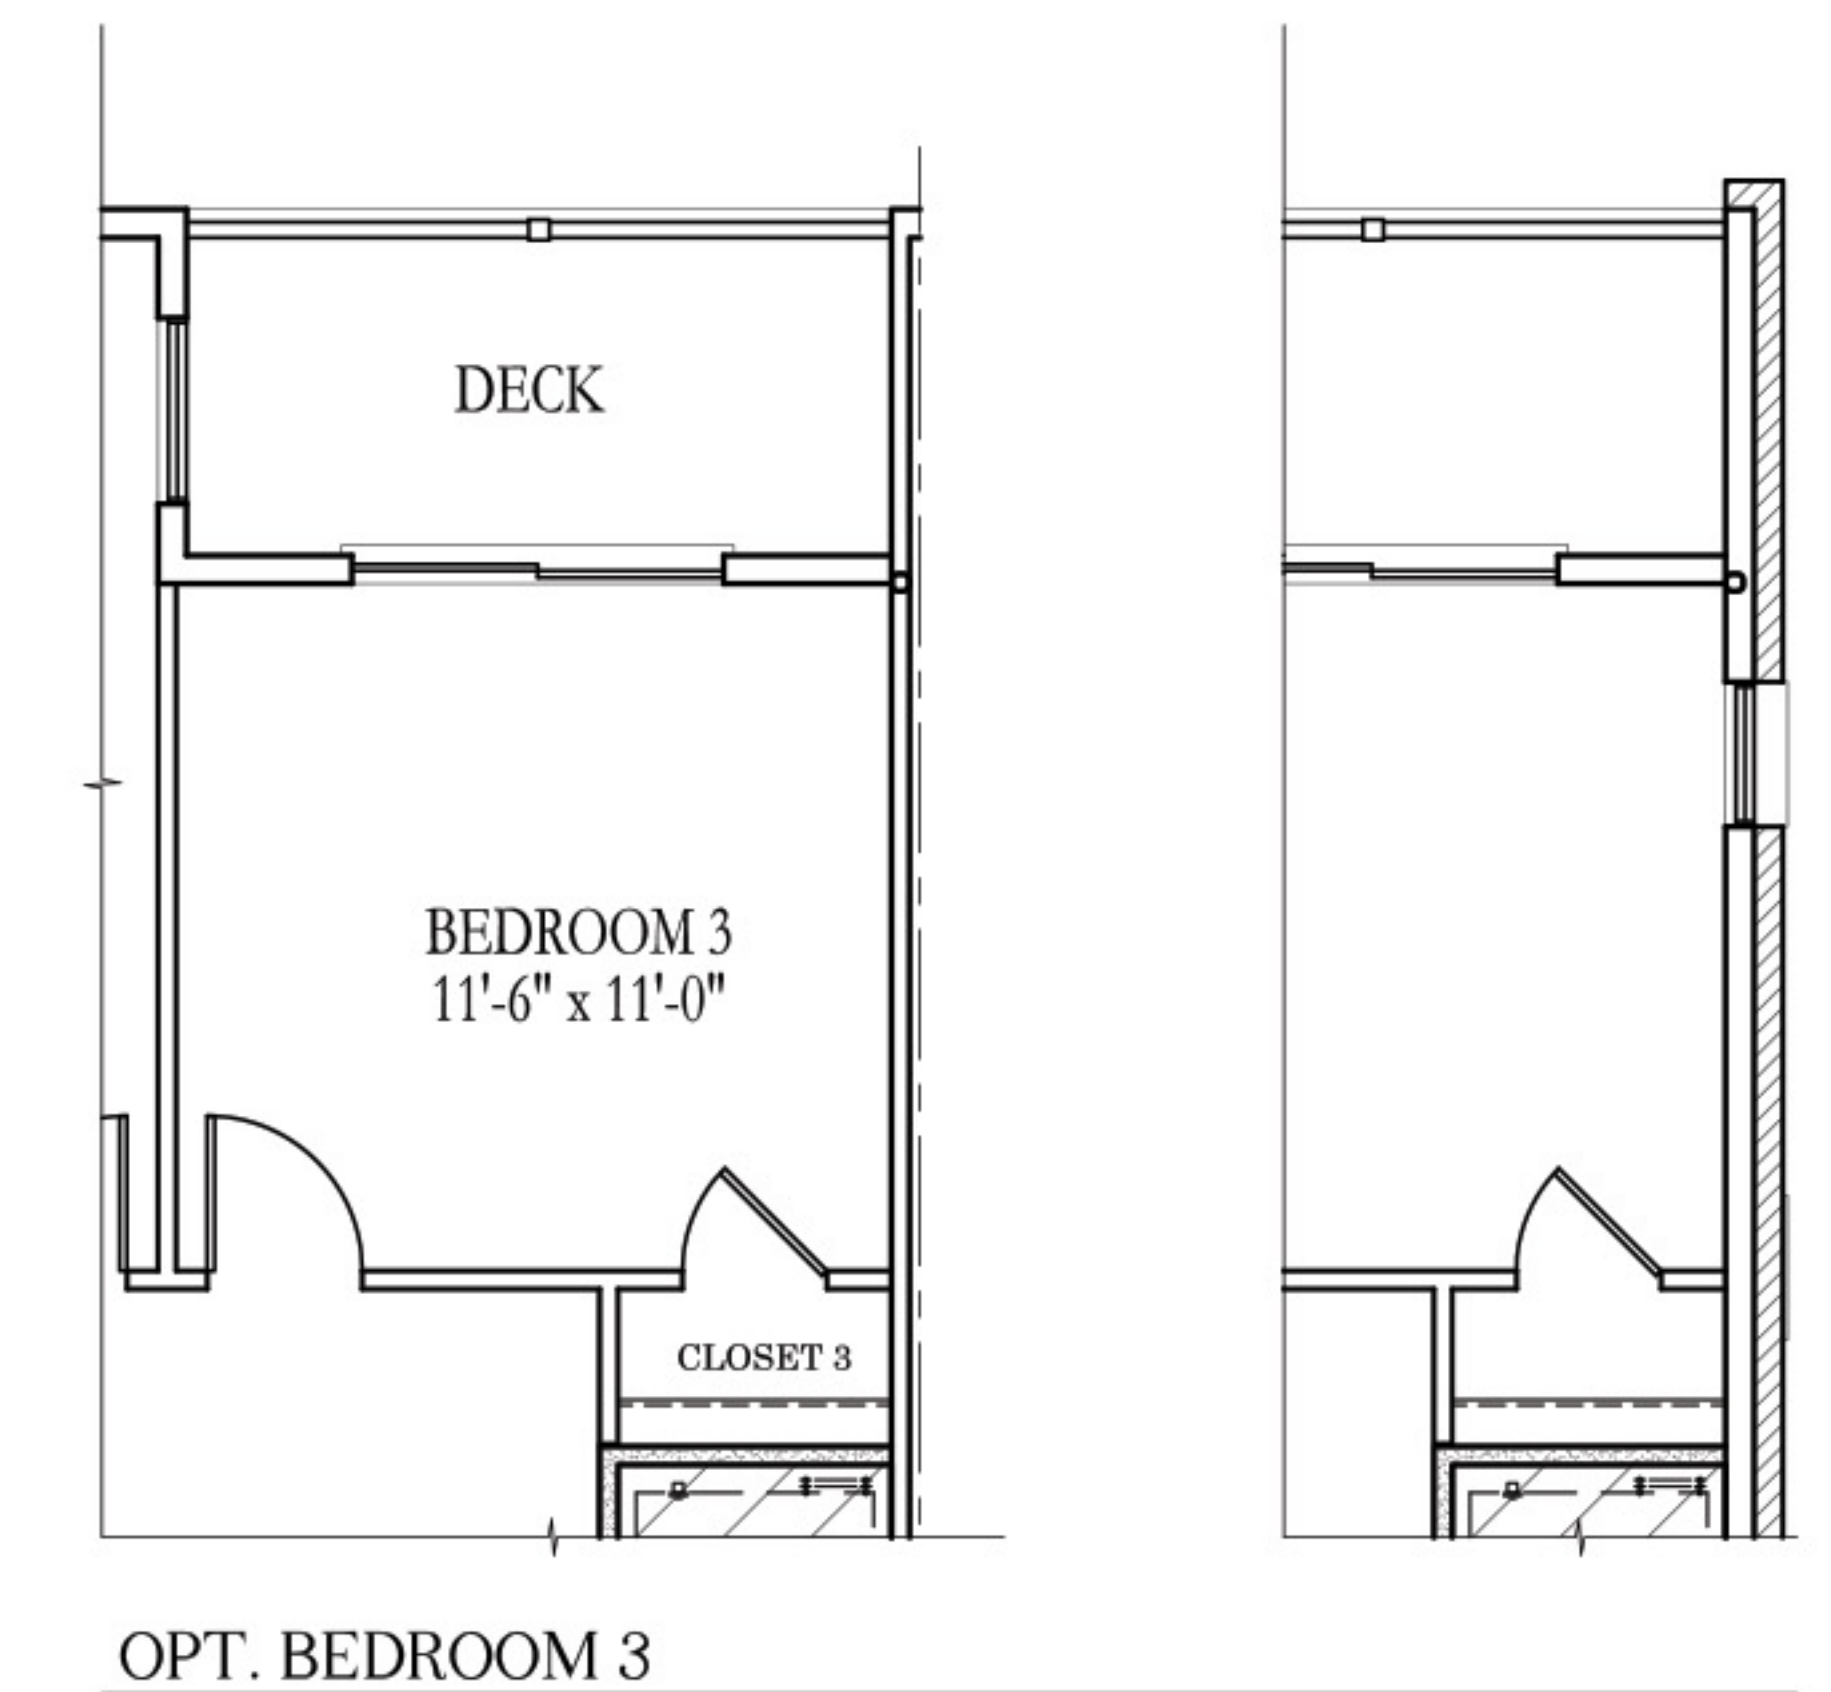

The Neighborhood

OF LIBBIE MILL - MIDTOWN

THE SYDNEY STANDARD FLOOR PLANS

1,531 sq. ft.

Learn more and sign up for updates at libbiemill.com

This information is deemed reliable but not guaranteed. All details, dimensions, square footage and illustrations are approximate and may vary from actual plans and specifications.