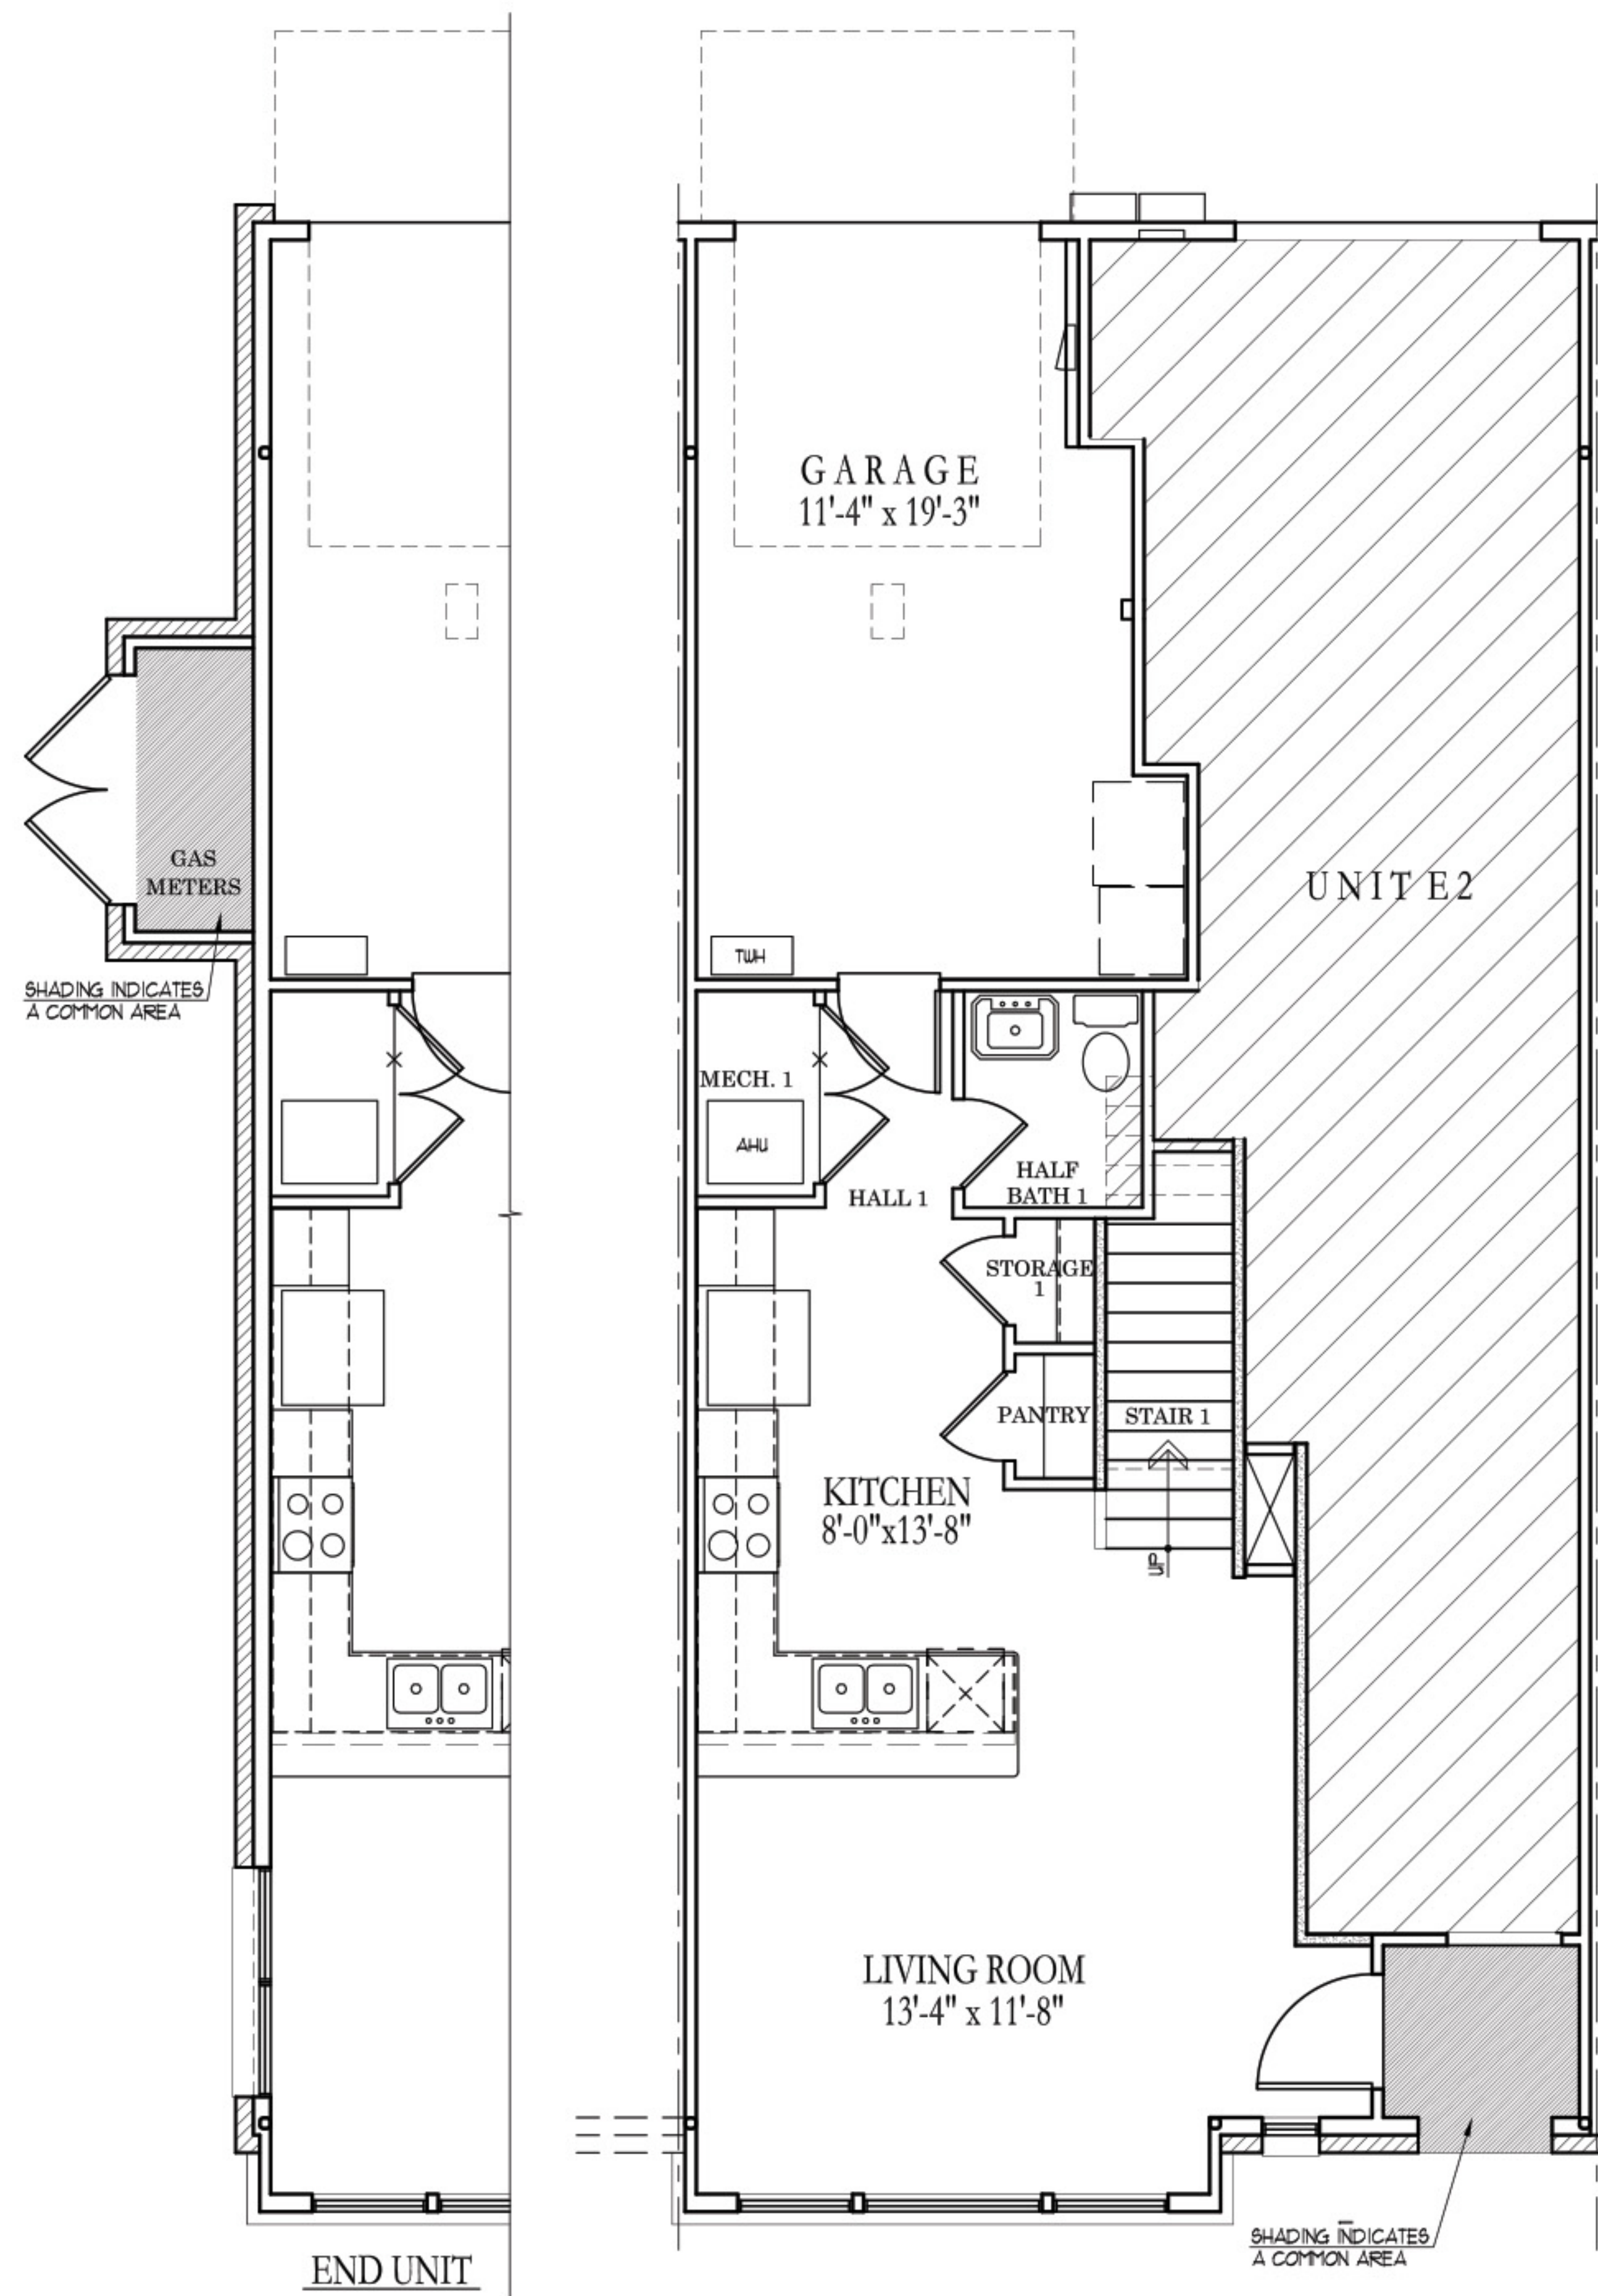

The Neighborhood

OF LIBBIE MILL - MIDTOWN

THE SYDNEY STANDARD FLOOR PLANS

1,531 sq. ft.

Learn more and sign up for updates at libbiemill.com

This information is deemed reliable but not guaranteed. All details, dimensions, square footage and illustrations are approximate and may vary from actual plans and specifications.