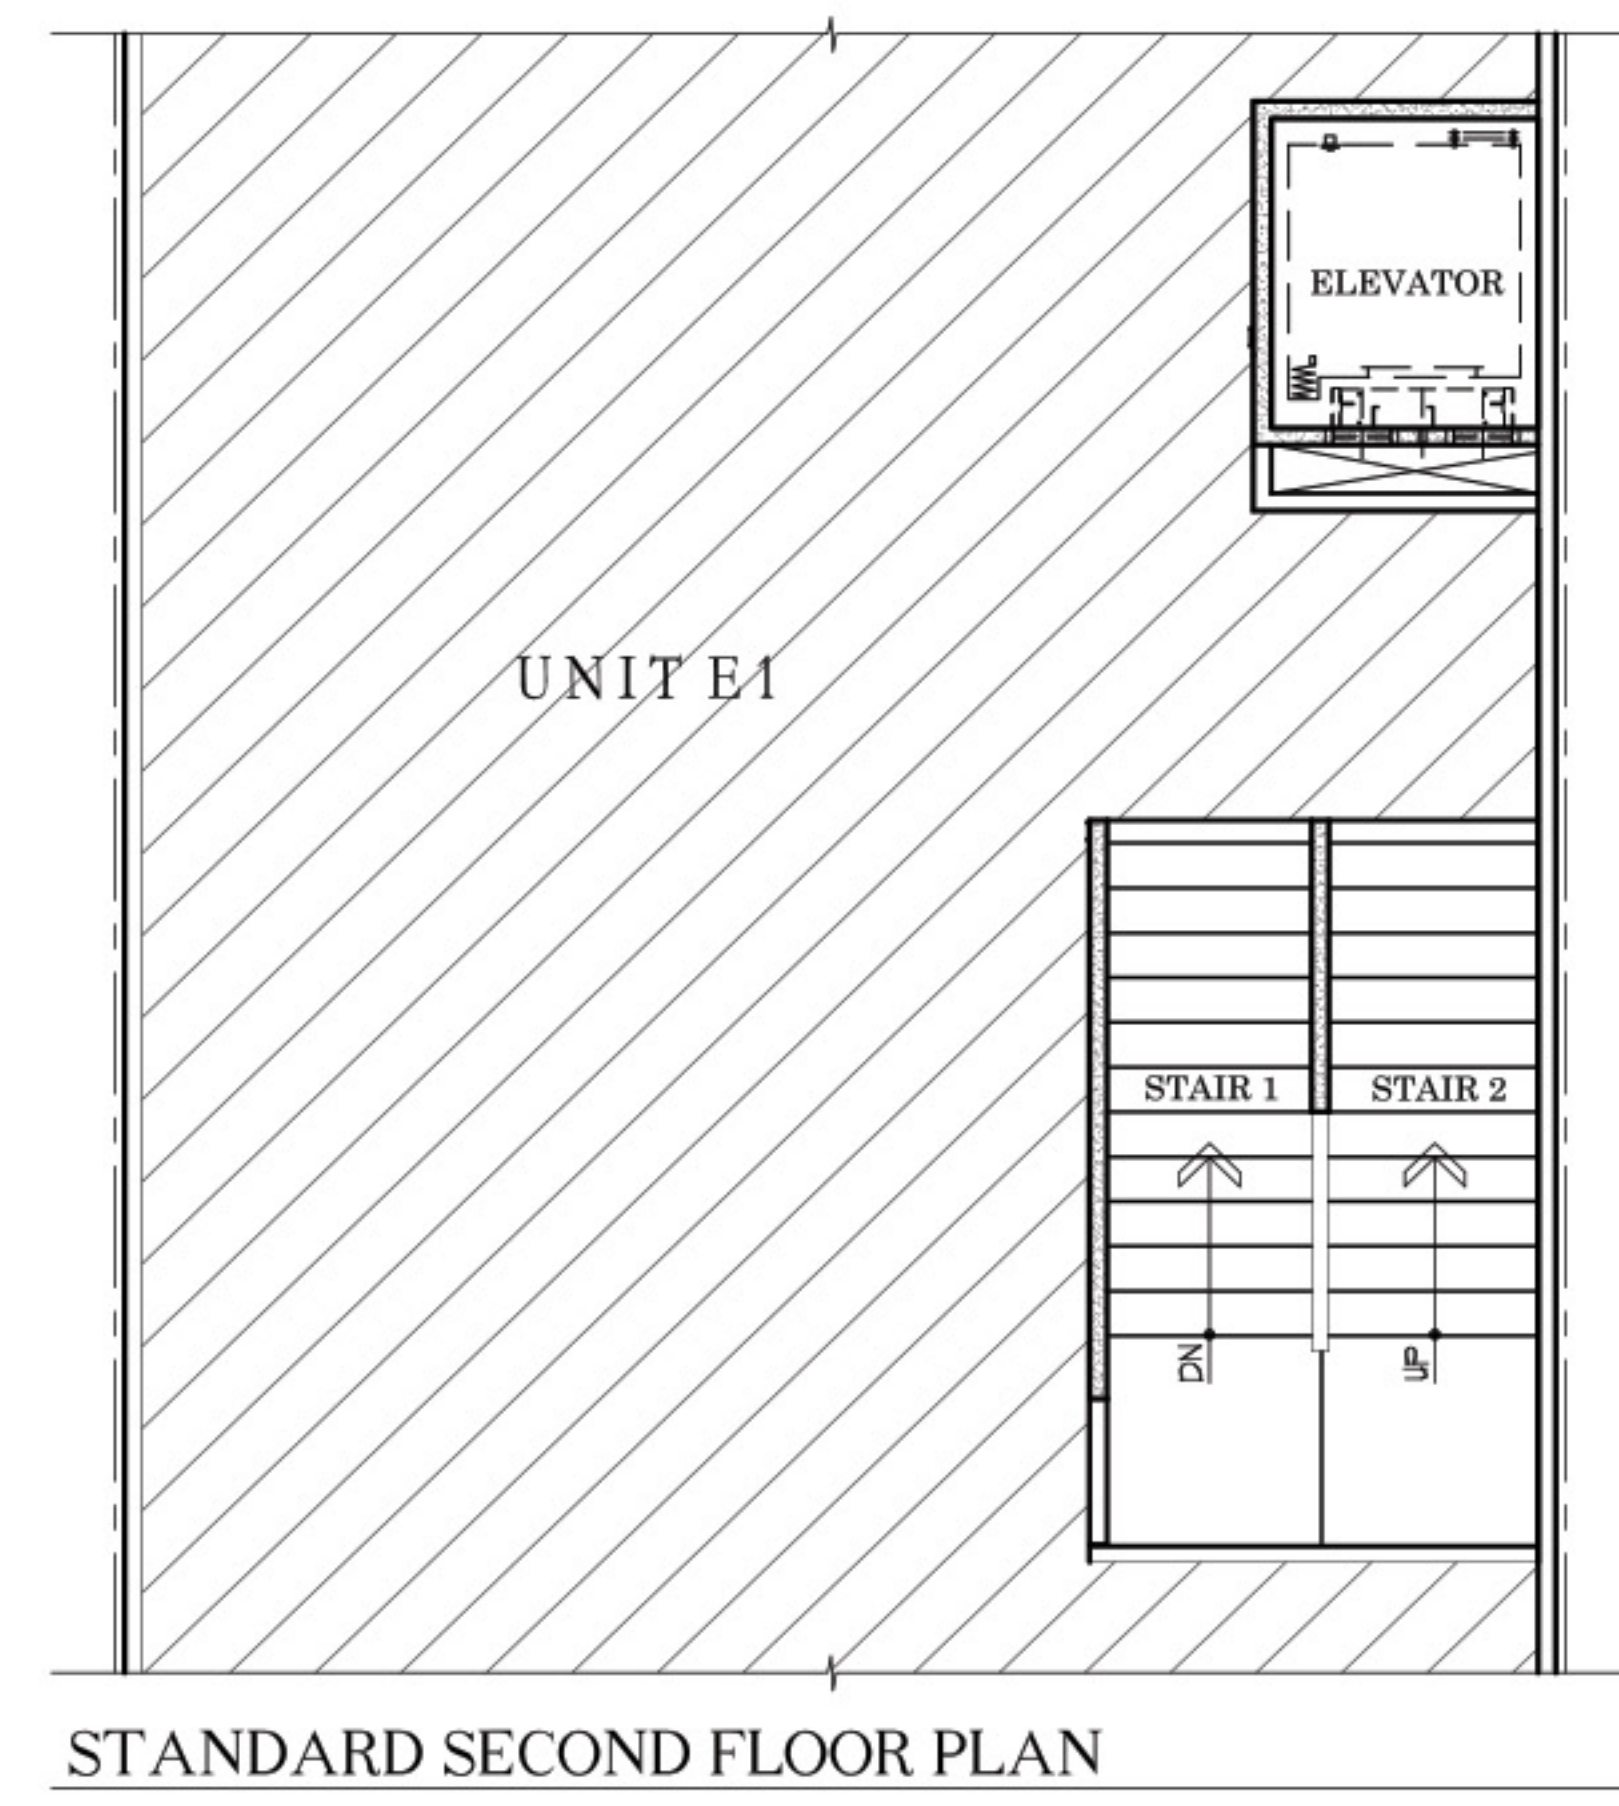

The Neighborhood

OF LIBBIE MILL - MIDTOWN

THE MONROE

FIRST & SECOND FLOOR PLAN

2,648sq. ft.

The Neighborhood

OF LIBBIE MILL - MIDTOWN

THE MONROE

THIRD & FOURTH FLOOR PLAN

Learn more and sign up for updates at libbiemill.com