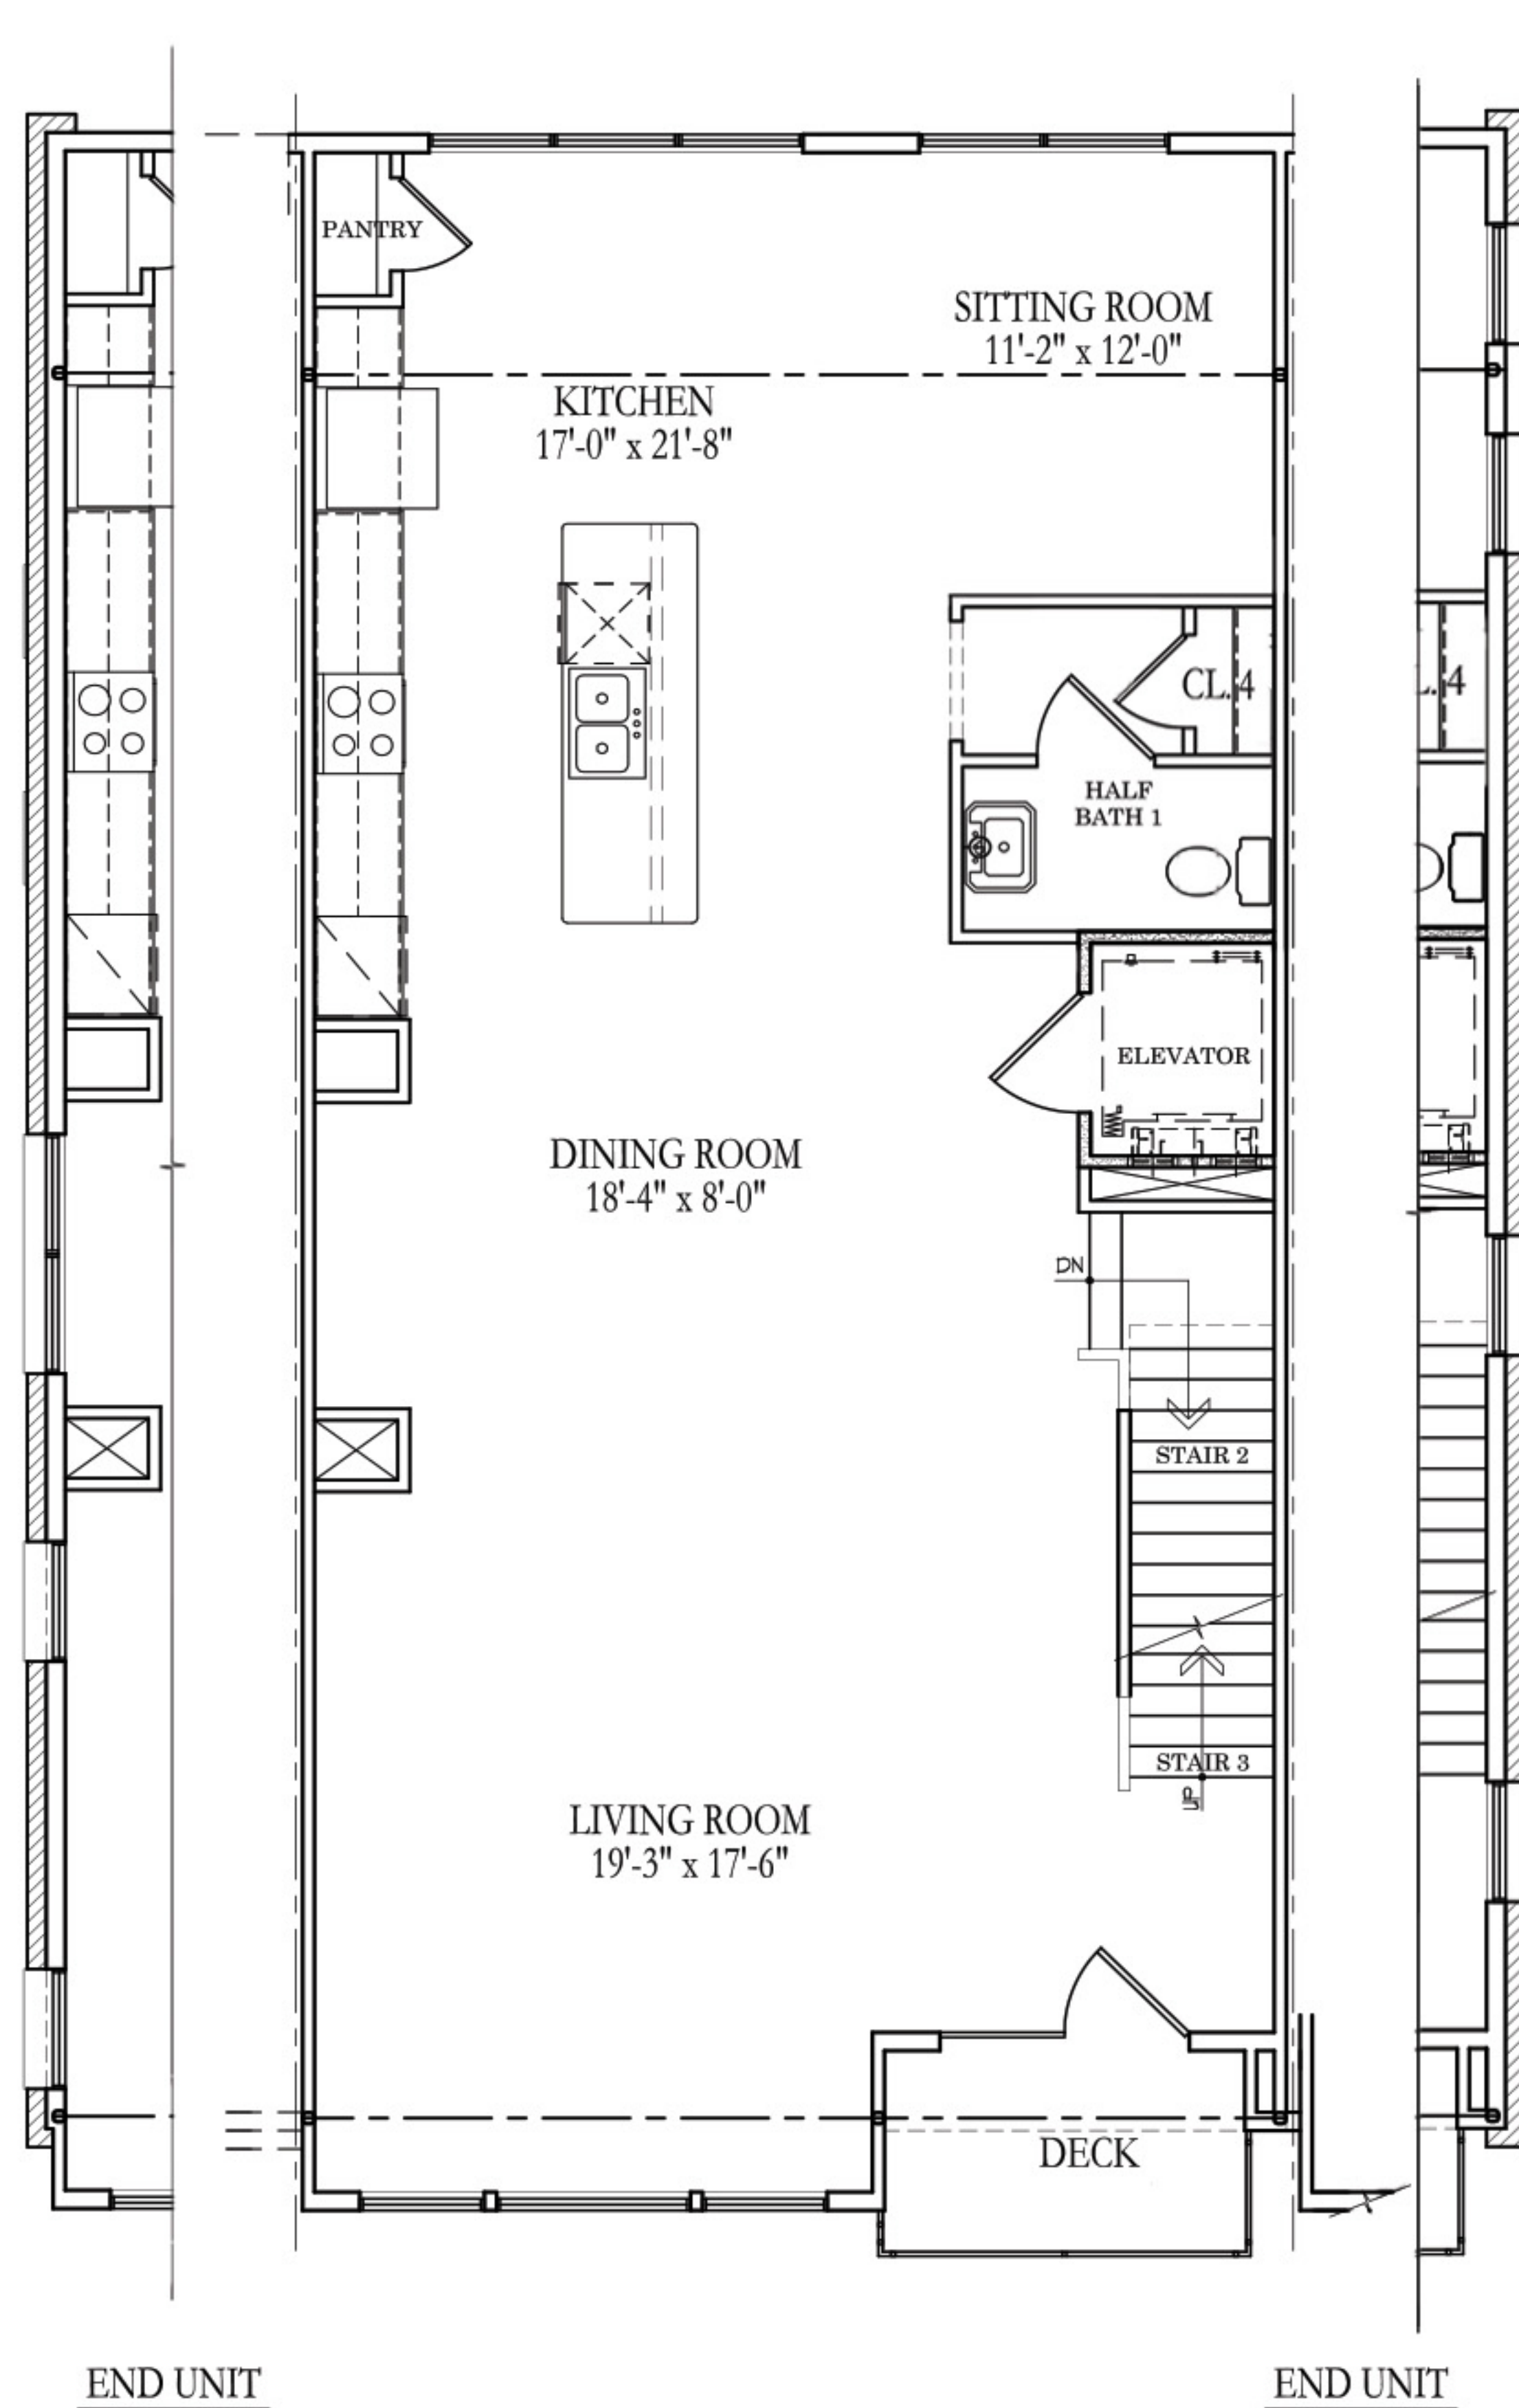

The Neighborhood

OF LIBBIE MILL - MIDTOWN

THE MONROE

FIRST & SECOND FLOOR PLAN

2,648sq. ft.

The Neighborhood

OF LIBBIE MILL - MIDTOWN

THE MONROE

THIRD & FOURTH FLOOR PLAN

Learn more and sign up for updates at libbiemill.com